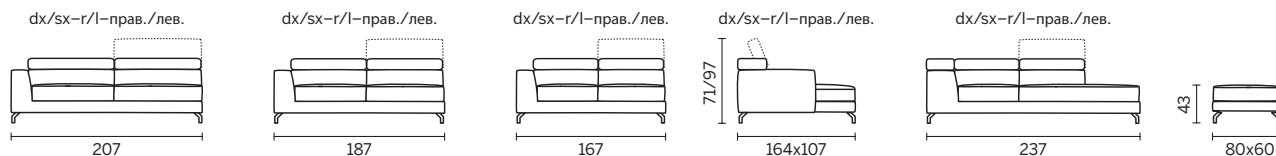

Divanidea®

Деревянная основа, подушки сиденья заполнены пенополиуретаном различной плотности, спинки заполнены пенополиуретаном различной плотности, покрыты слоем акрила, подвеска с эластичными перекрещенными ремнями. оснащен электрическим или ручным механизмом relax только на спинке (электрическая только часть подлокотника). Доступны только в коже. Съёмная обивка только на подушках сиденья. Версия диван-кровать не предусмотрена.

	L/L/Ш	P/D/Г	A/H/B
Divano/Sofa/Диван	234	109	71/97
Divano/Sofa/Диван	214	109	71/97
Divano/Sofa/Диван	194	109	71/97
Divano lat. dx-sx/Side sofa l-r /Боковой диван прав.-лев.модуль	207	109	71/97
Divano lat. dx-sx/Side sofa l-r /Боковой диван прав.-лев.модуль	187	109	71/97

	L/L/Ш	P/D/Г	A/H/B
Divano lat. dx-sx/Side sofa l-r /Боковой диван прав.-лев.модуль	167	109	71/97
Meridiana angolo dx-sx/Corner meridienne l-r /Угловой шезлонг прав.-лев.модуль	237	109	71/97
Isola/Meridienne/Островной диван	107	164	71/97
Pouf/Footstool/Пуф	80	60	43