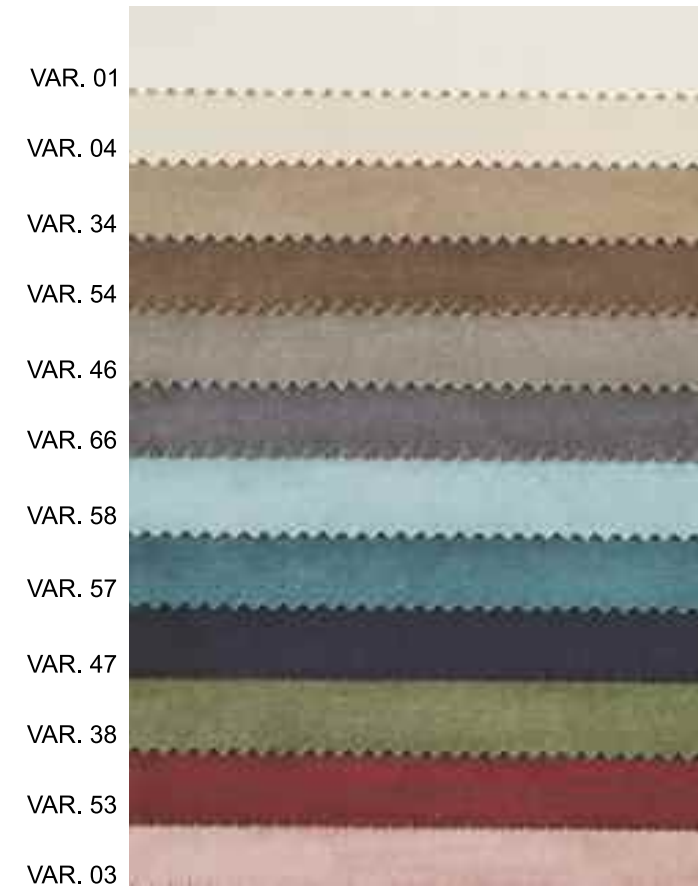

URBAN VELVET

Comp. 100% PL

H. cm 140

Water repellent / Antimacchia