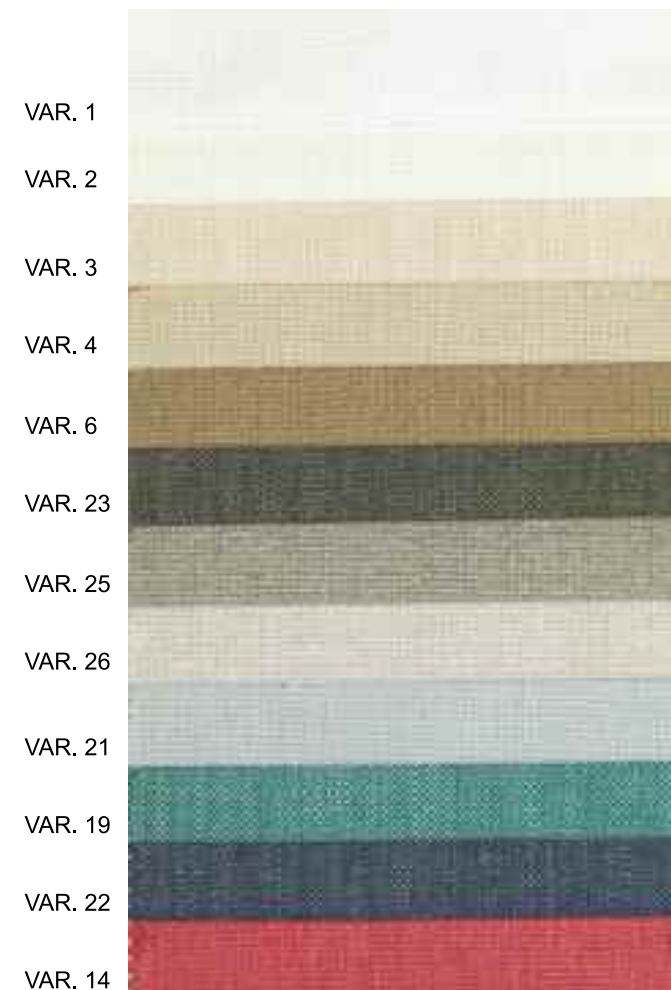

URBAN LINO VINTAGE

Comp. 56% CO 12% PL 12% LI 12% VI 8% PC

H. cm 140