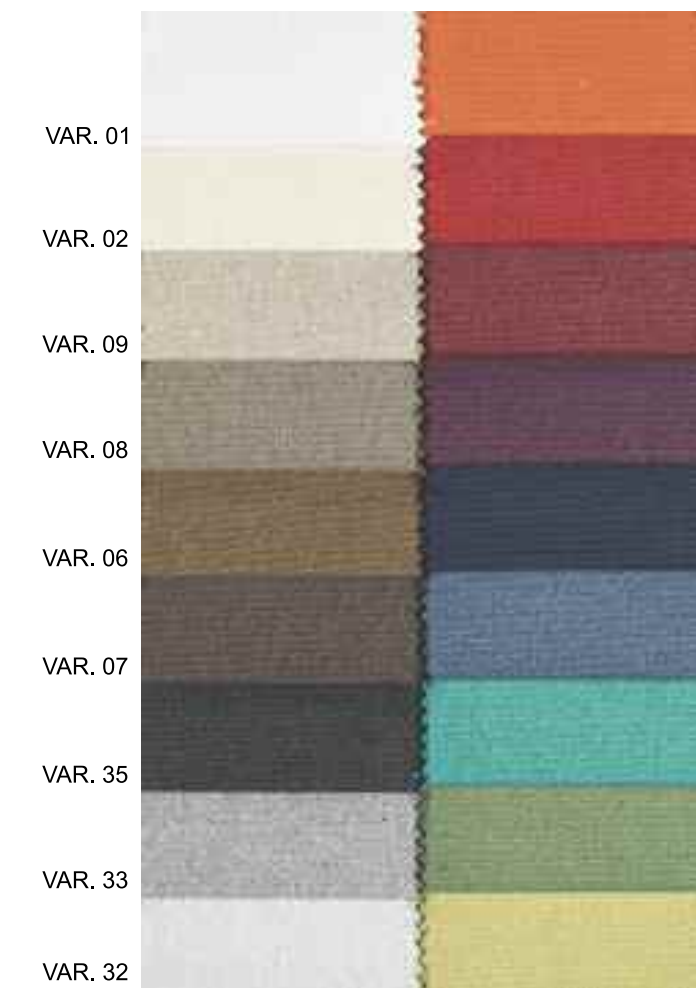

“Details make the difference”

URBAN COTONE REPS

Comp. 75% CO 25% PL

H. cm 140

URBAN TELA DELAVE'

Comp. 54% PL 46% CO

H. cm 140

URBAN COTONE VINTAGE