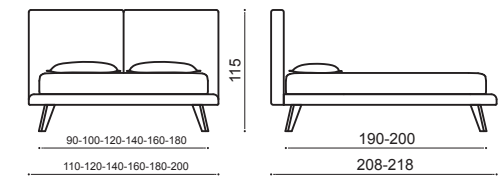

SMART COLLECTION

PILLOW