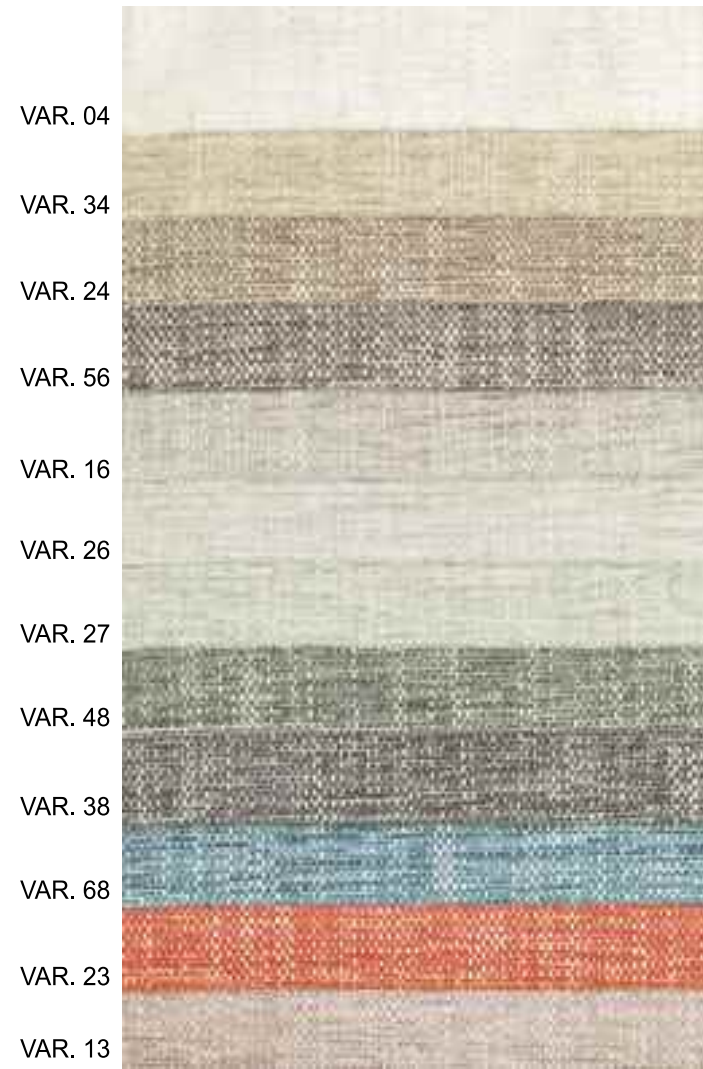

URBAN CINIGLIA

Comp. 53% PES 39% AKR 8% LI

H. cm 140