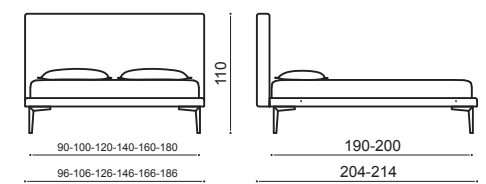

“Details make the difference”

SMART COLLECTION

PILLOW

DECIBEL

RIFF

RAPSODIA